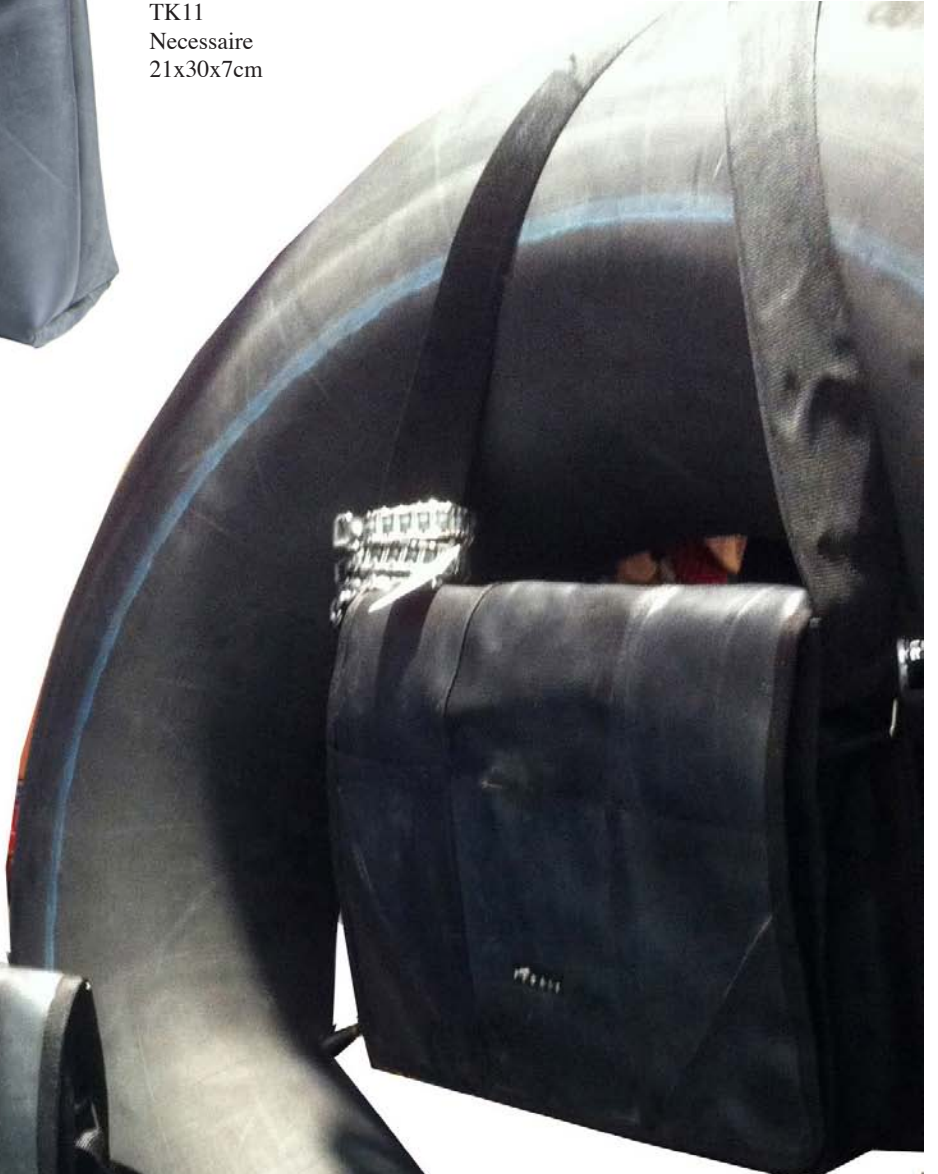

P E D A L E

Recycled Rubber

TK11
Necessaire
21x30x7cm

TK12
I-Phone Pouch
9.5x15cm

TK10
Messengerbag
35x30x10cm